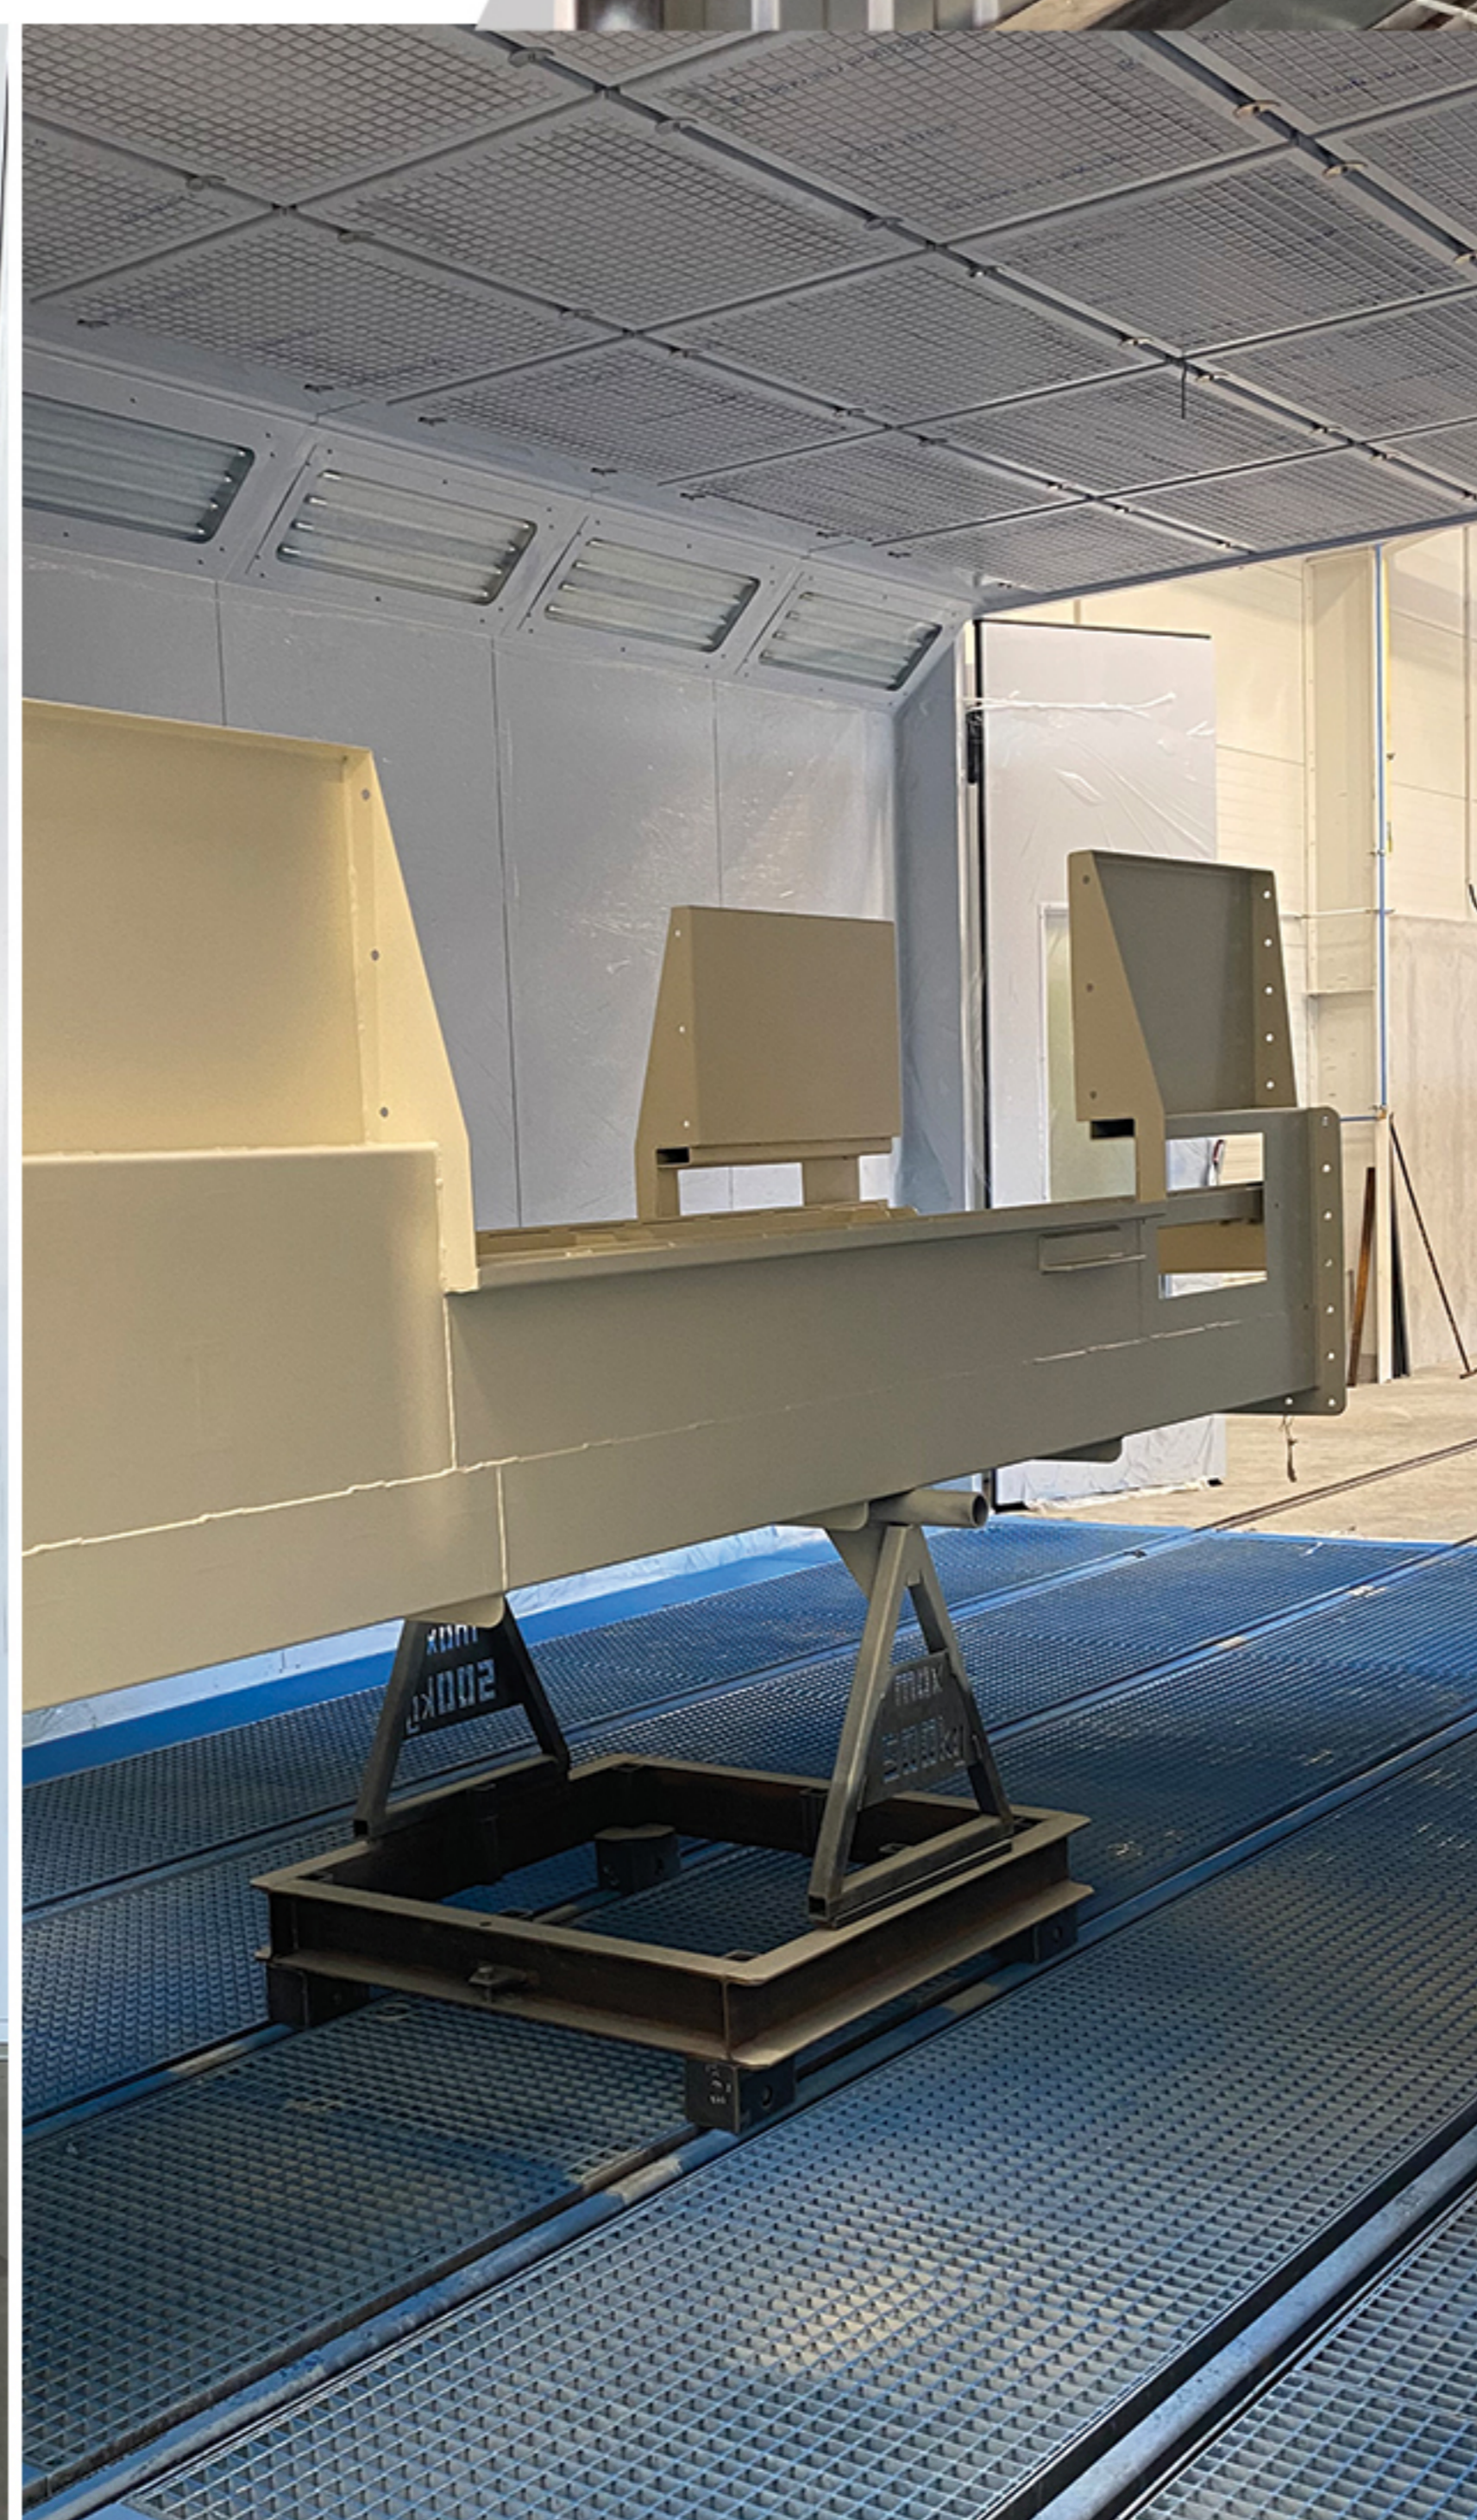

# MODERN PAINT HALL

Surface Treatments  
Wet Painting Method

**DIMENSIONS UP TO**

Length  
**7200**mm

Width  
**5500**mm

Height  
**3500**mm

# WET PAINTING METHOD

- Phosphating pre-treatment for high-quality surface finishes
- Wet painting process available in all RAL color shades
- Layer thickness & number of coats customized to customer requirements